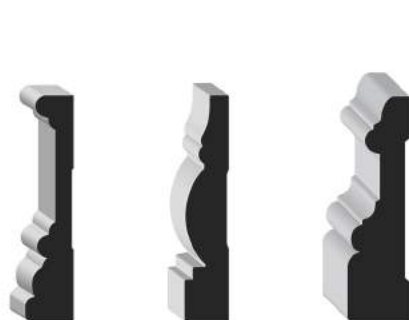

CASING

91112

CR670

32112-CAM